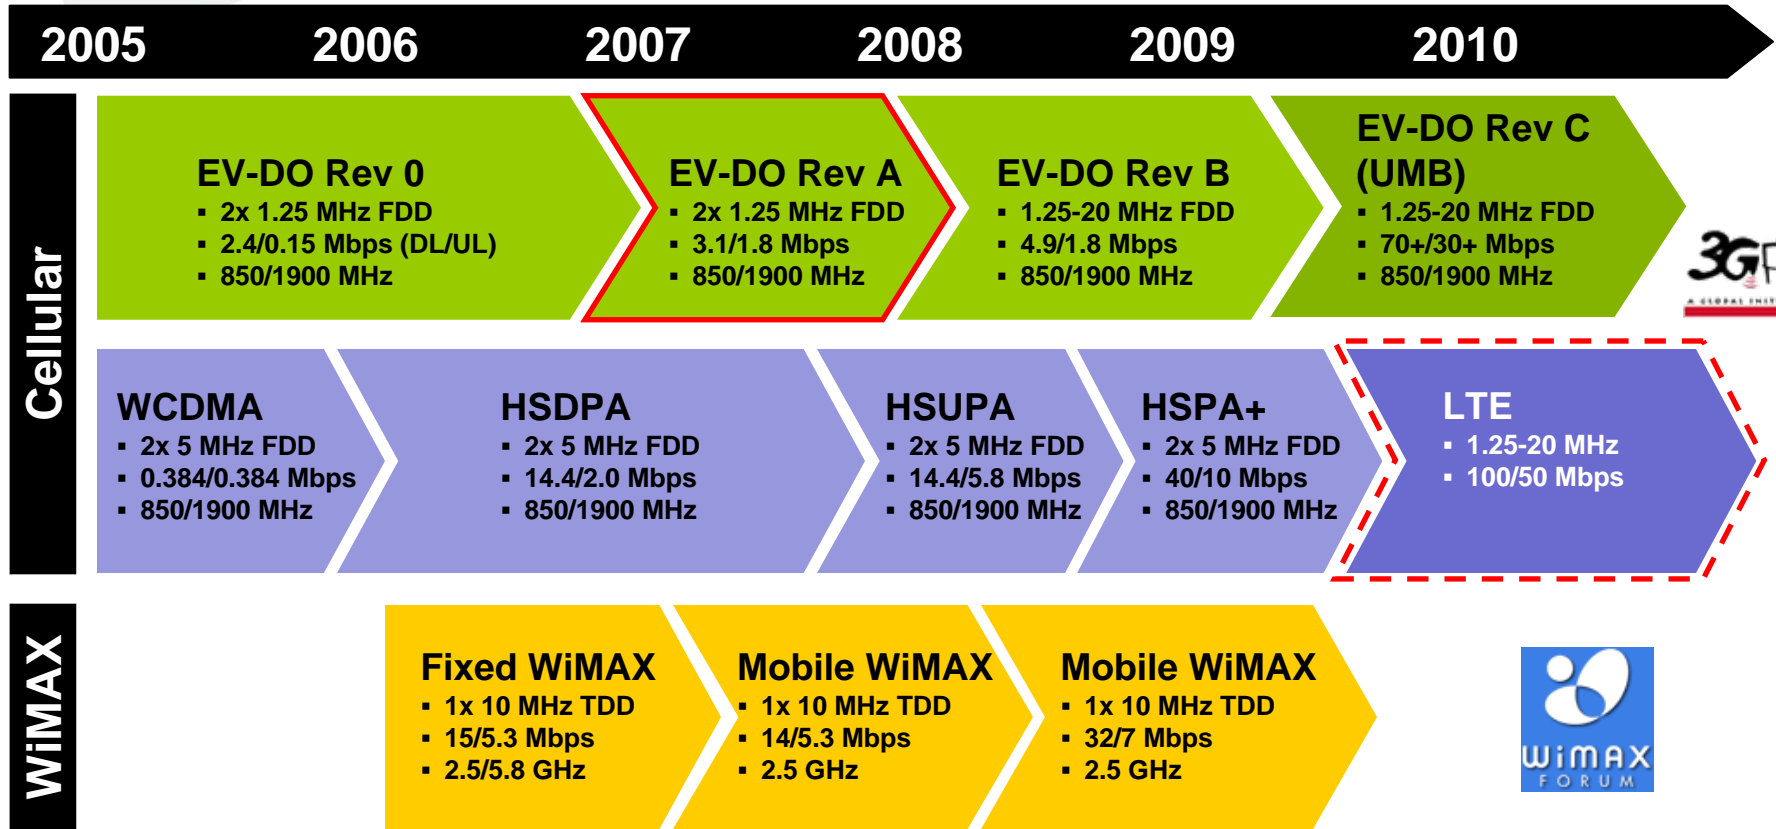

# What is 4G?

- New Technology Advancements
  - Radio Technology
    - Orthogonal Frequency-Division Multiplexing (OFDM)
  - Antenna
    - Multiple Input-Multiple Output (MIMO)
- Improved Performance
  - Speed
  - Latency
- Broader Device Portfolio
- Expanded Service Options
  - Machine-to-machine
  - Real-time video, etc.

4G Options
▪ UMB
▪ LTE
▪ WiMAX

Ultra Mobile Broadband – UMB (TIA)  
Long Term Evolution – 3GPP  
WiMax – WiMax Forum

# Wireless Progression

**Note:** All speeds are theoretical maximums. Device and deployment configurations will constrain attainable throughput capabilities.