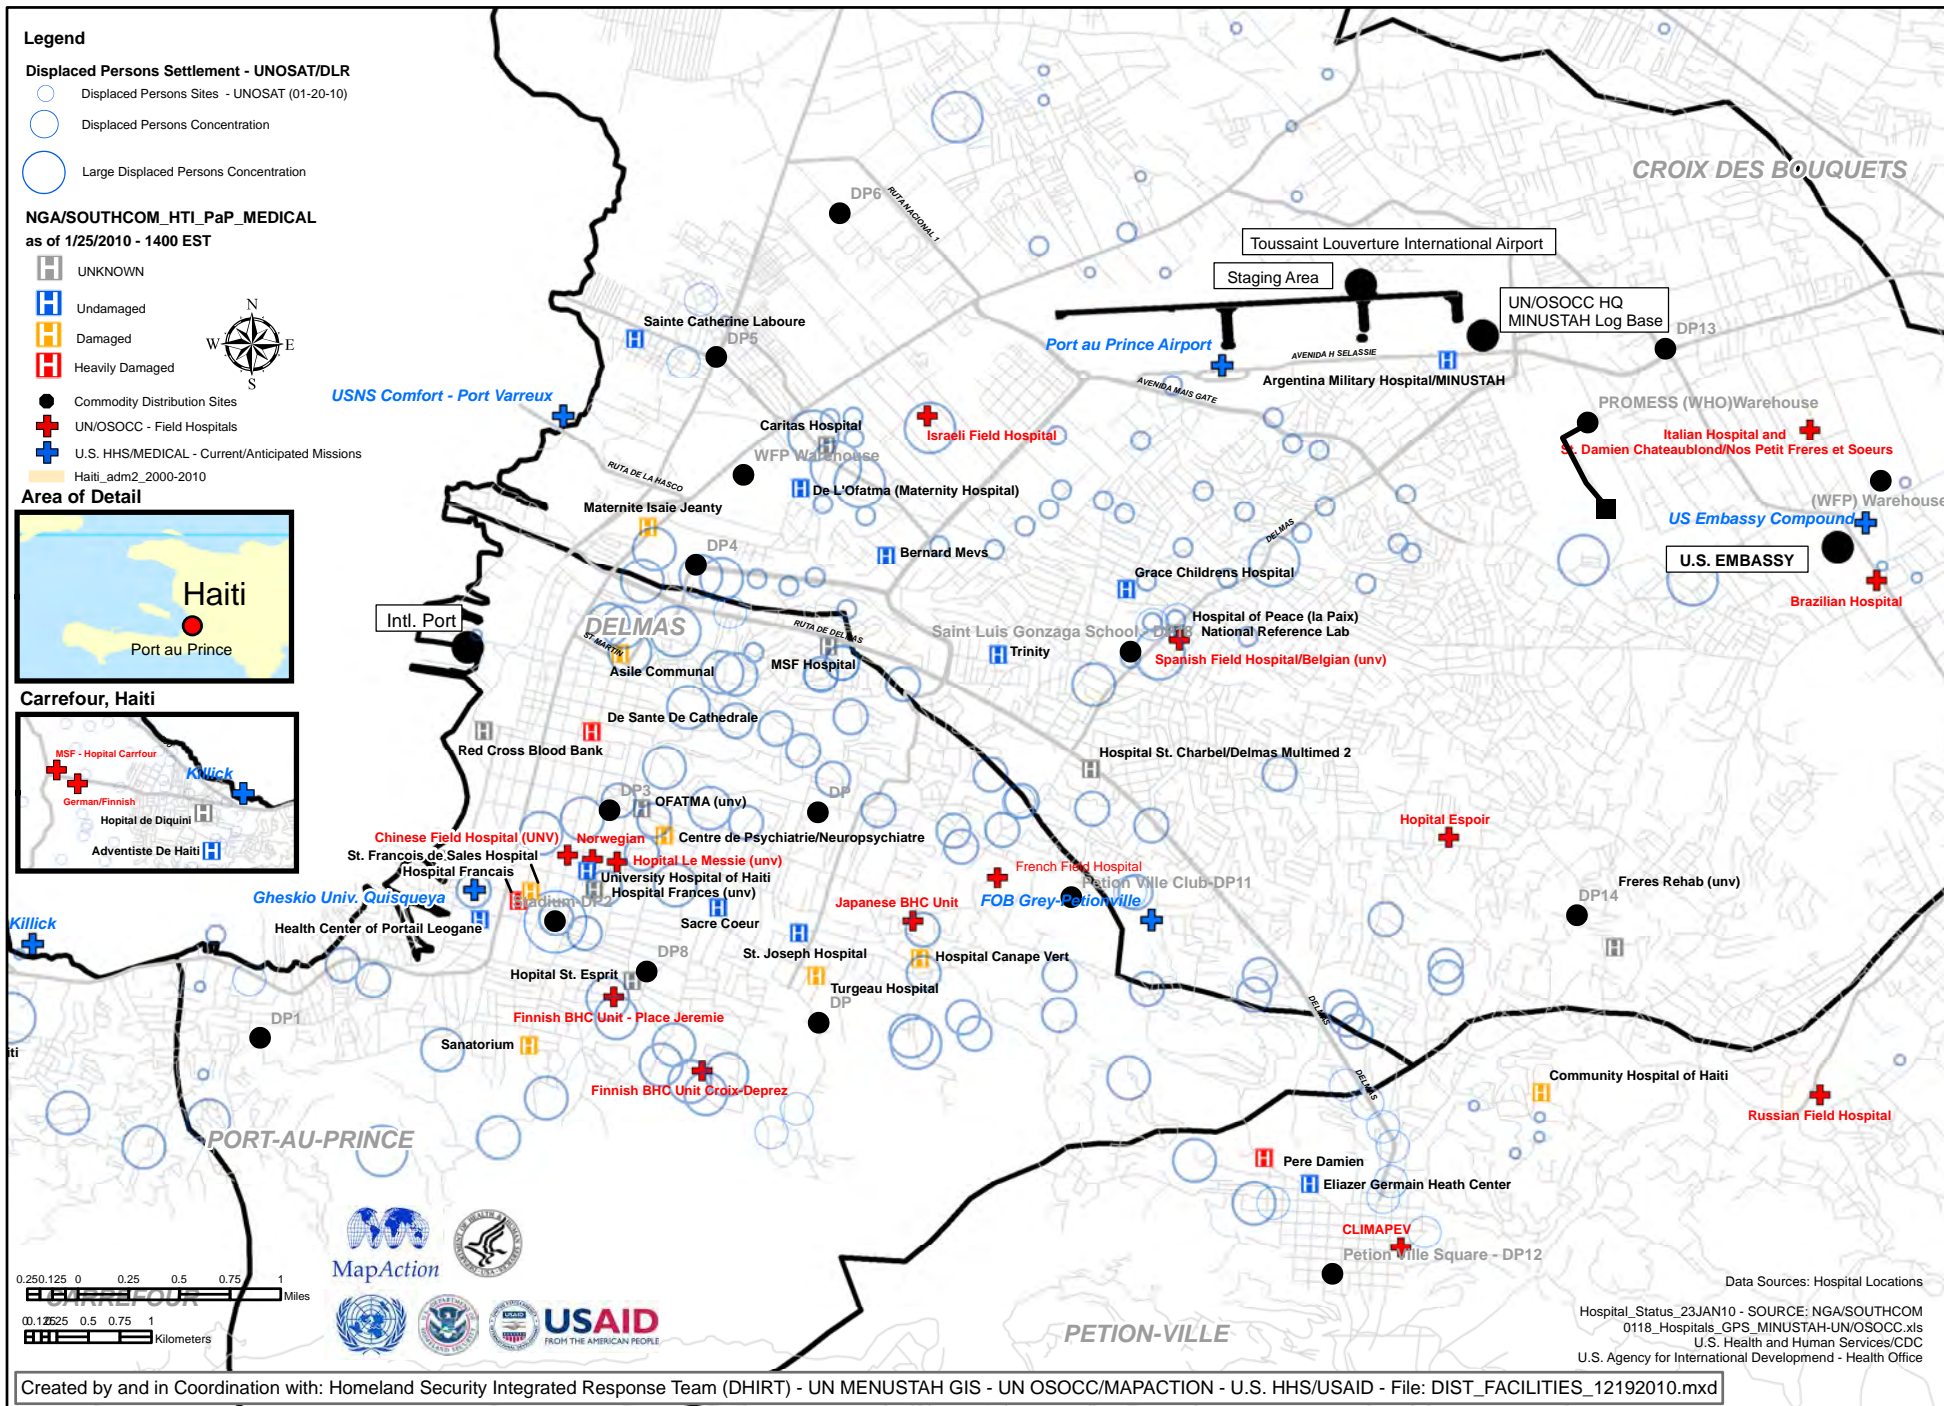

# Hospital and Field Medical Locations\* - Port Au Prince, Haiti

Current as of: January 26, 2010 0900 EDT

\*note: Hospital sites are currently being surveyed for accuracy. There are currently unverified field locations included and inaccuracies have been noted. Multiple Sources - As of 1/24/10 - U.S. Center for Disease Control (CDC) is conducting an authoritative ground GPS survey, which will replace this product. Current Damage assessment data are incomplete - and may conflict with other sources