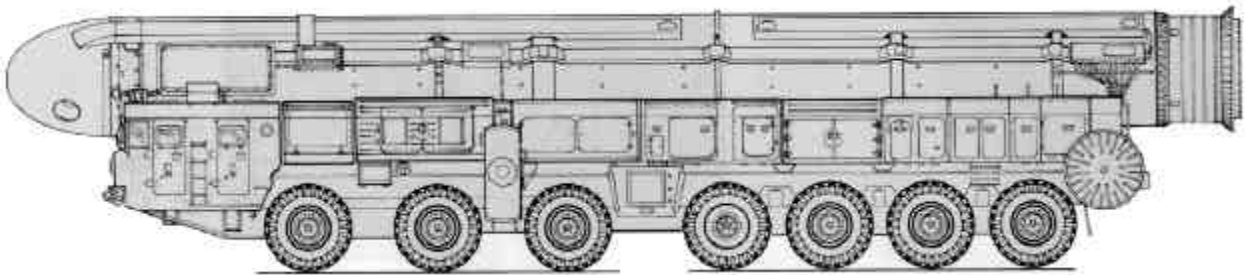

NATO RESTRICTED

RS-12M

NICKNAME:

NATO NAME:

SS-25, SICKLE.

CHASSIS:

MAZ-547V.

RANGE:

13000 km.

STATUS:

IN SERVICE WITH:

BELARUS, CZECH REPUBLIC, RUSSIAN FEDERATION, SLOVAKIA, UKRAINE.

REMARKS:

COUNTRY:

FORMER SOVIET UNION.