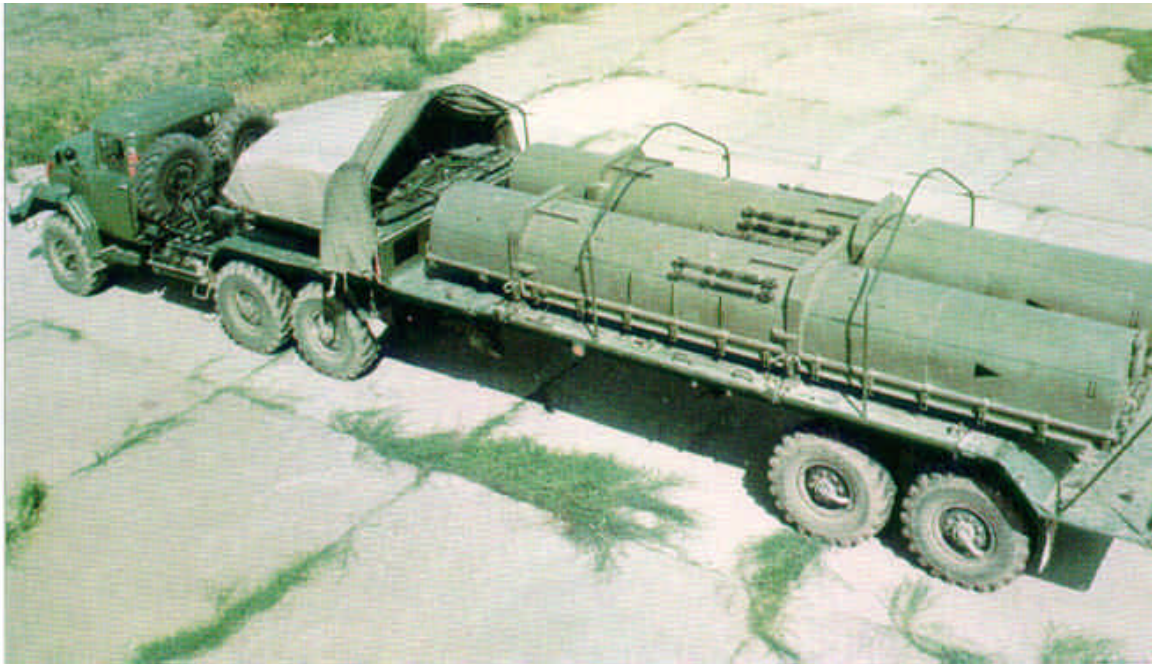

NATO RESTRICTED

9T218

NICKNAME:

NATO NAME:

SS-21 TRANSLOADER.

CHASSIS:

ZIL-5937.

RANGE:

STATUS:

IN SERVICE WITH:

BELARUS, CZECH REPUBLIC, RUSSIAN FEDERATION, SLOVAKIA, UKRAINE.

REMARKS:

TRANSLOADER VEHICLE FOR 9P129 CARRYING 2 MISSILES.

COUNTRY:

FORMER SOVIET UNION.

NATO RESTRICTED 9T218

STATUS:

IN SERVICE WITH:

BELARUS, CZECH REPUBLIC, RUSSIAN FEDERATION, SLOVAKIA, UKRAINE.

REMARKS:

RESUPPLY VEHICLE FOR 9P129 CARRYING 2 MISSILES IN CONTAINERS.

COUNTRY:

FORMER SOVIET UNION.

NATO RESTRICTED
9T238

NATO RESTRICTED

RS-12M

NICKNAME:

NATO NAME:

SS-25, SICKLE.

CHASSIS:

MAZ-547V.

RANGE: