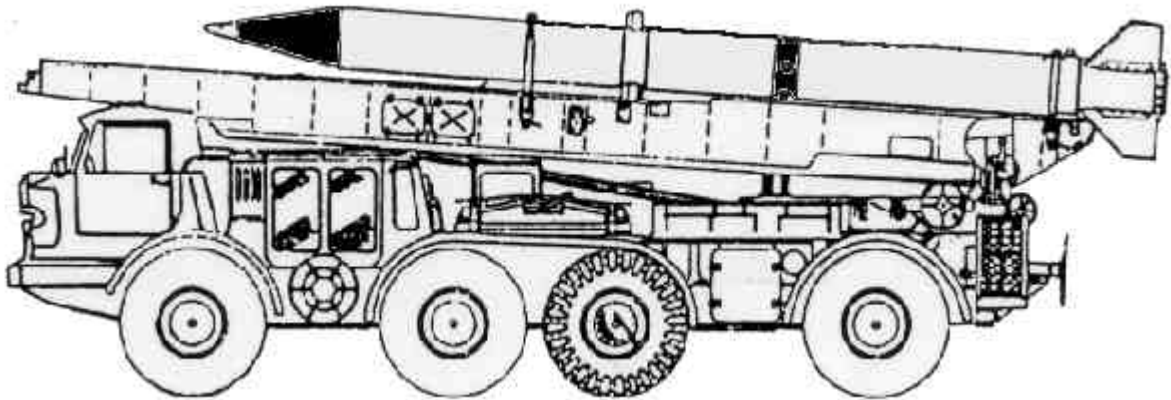

NATO RESTRICTED

9P113

NICKNAME: LUNA-M

NATO NAME: FROG-7

CHASSIS: ZIL-135L4.

RANGE: 70000 m.

STATUS:

IN SERVICE WITH:

BULGARIA, CZECH REPUBLIC, POLAND, ROMANIA, RUSSIAN FEDERATION.

REMARKS:

COUNTRY: FORMER SOVIET UNION.