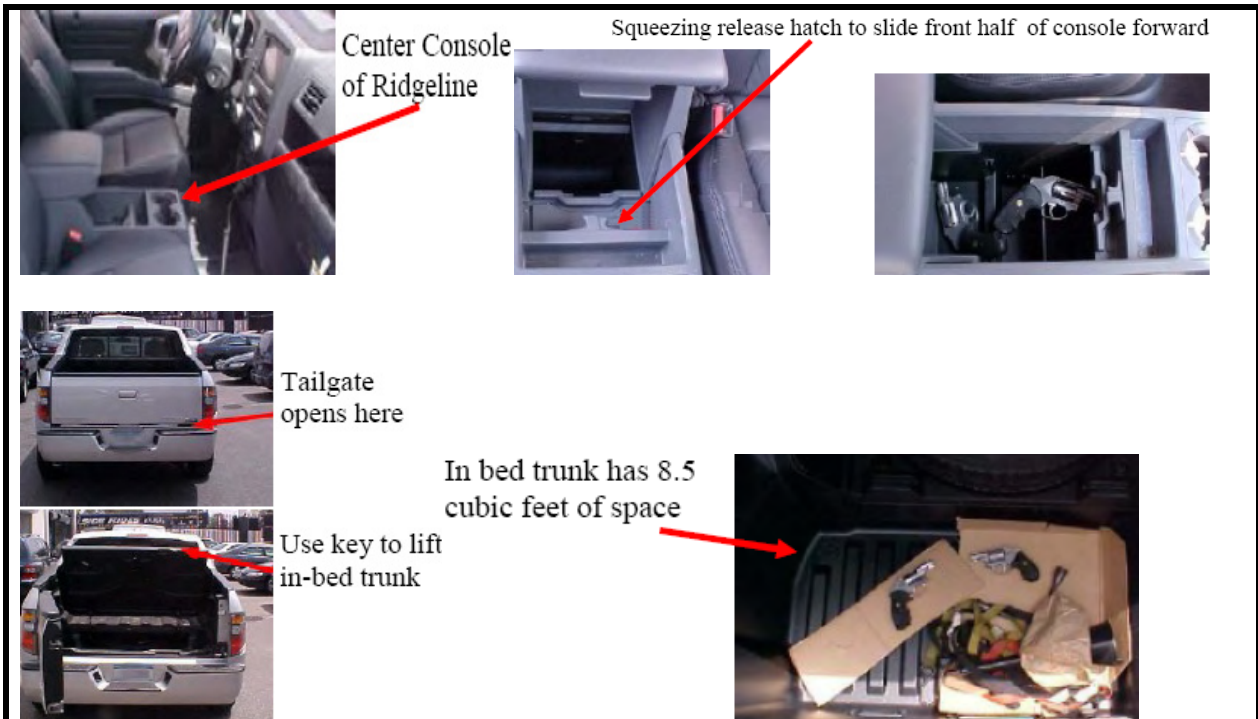

NEW HONDA RIDGELINE PICKUP

Source: Nassau County PD New York