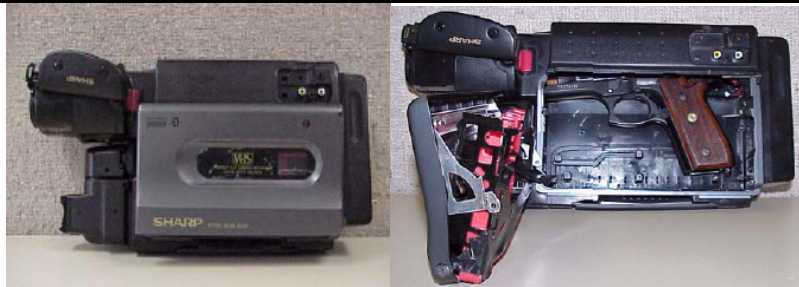

VIDEO CAMERA CONCEALMENT

The gun is hidden inside the tape compartment of the video camera.

Source: Brunswick Police Department